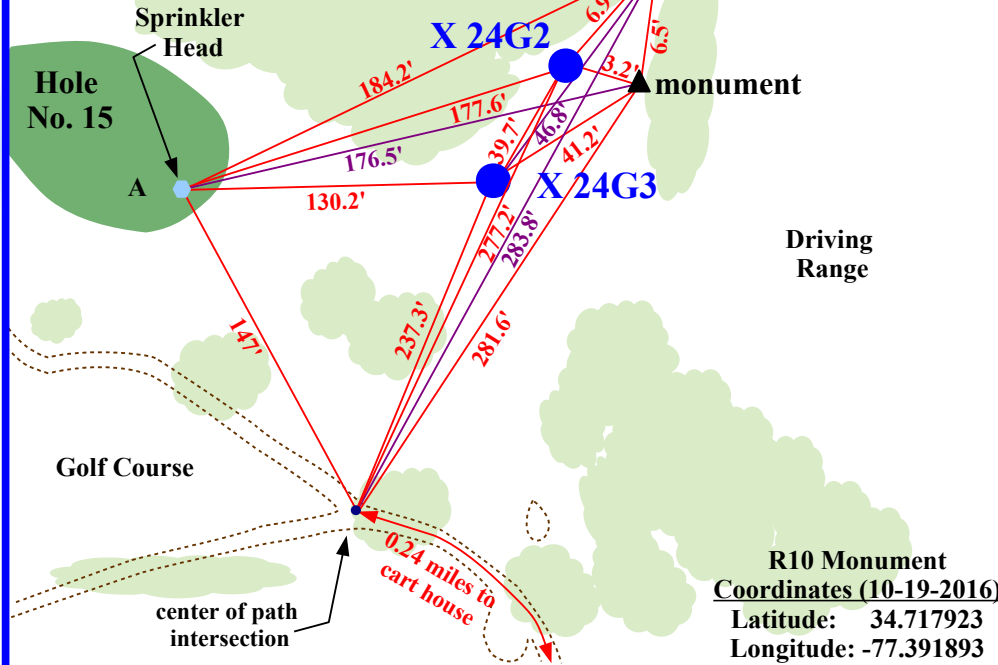

Must have NC State ID, Real ID, and Base Access Agreement to enter military base

Latitude: 34.717963  
Longitude: -77.391888

### Site Map

North Carolina

Monitoring Well Network

Paradise Point Site, X 24G

Camp LeJeune, Onslow County, NC

**Note:** This map is for informational purposes only. It does not authorize any party to enter onto any lands depicted herein.

*You are required to have a DoD Safe Access ID prior to accessing any monitoring station located in Camp Lejeune*

Kent Rd

500 ft